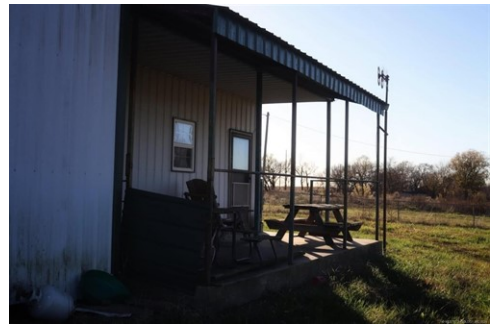

\$ 485,000

12107 Ew 21 Rd, Nowata, OK 74048

- » Beds: 1 | Baths: 1 Full
- » MLS #: 2440547
- » Farm/Ranch | 500 ft² | Lot: 60 acres
- » More Info: 12107Ew21RdNowata.IsForSale.com

Bobby Sappington
 (918) 607-9705
oklahomarealestatepros@gmail.com

Oklahoma Real Estate Professionals
 16971 Richardson Rd
 Skiatook, OK 74070
 (918) 607-9705

Looking for Cattle Country? Check out this 60 acre tract, crossed fenced into three large sections, 4 ponds, one area for bull pasture, two pastures for grazing, and the third is an awesome improved hay meadow. Large barn with an cozy 1 bedroom/1 bath apartment, with a propane fireplace , working pens and a pipe corral. All the fences are updated multi strang barb wire and t post. Owner has raised cattle and baled hay on the property for years. Property has two county road frontage and a portion of Hwy 60. Great location with easy access to Bartlesville and Hwy 75 or Nowata and 169.